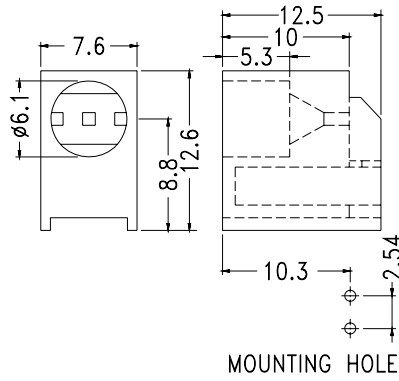

PART NO	PACKAGE
LED-502	2000

PART NO	PACKAGE
LED-502S	2000

PART NO	PACKAGE
LED-505	1000

PART NO	PACKAGE
LED1L-2.5	2000

PART NO	PACKAGE
LED-503	1000

PART NO	PACKAGE
LED-504	1000

- ◆ MATERIAL: NYLON 66(UL)
 - ◆ FLAME CLASS : 94V-2
 - ◆ COLOR: BLACK
 - ◆ UNIT: mm
- φ 5mm LED