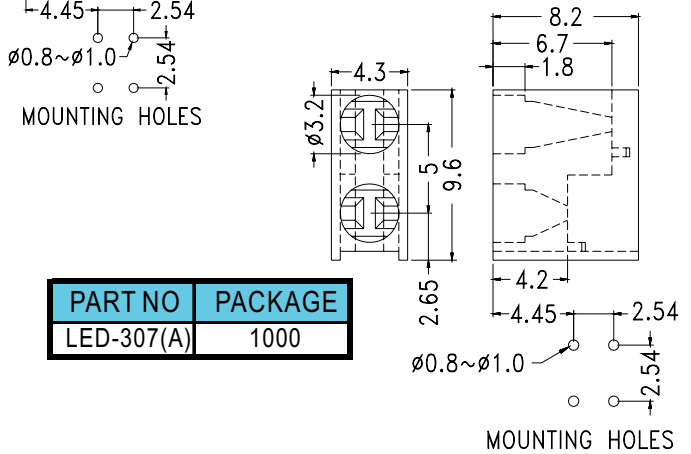

PART NO	PACKAGE
LED-307(A)	1000