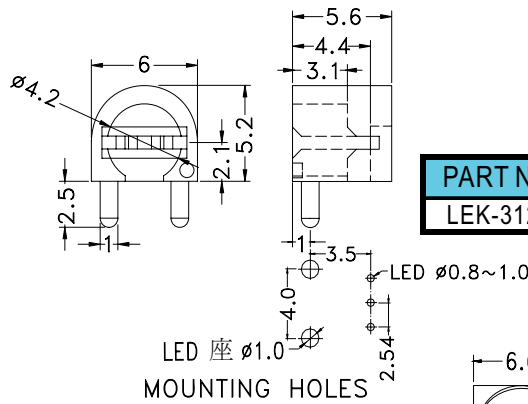

PART NO	PACKAGE
LEK-312	1000