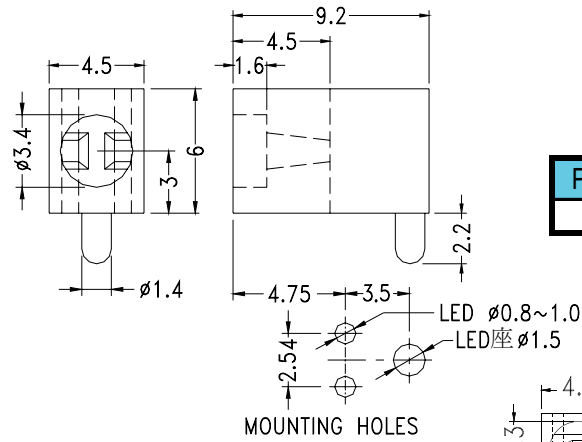

● φ 3mm LED

PART NO	PACKAGE
LEK-301	1000