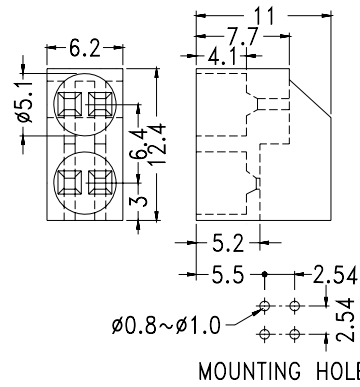

PART NO	PACKAGE
LED-525	1000

PART NO	PACKAGE
LED-528	1000