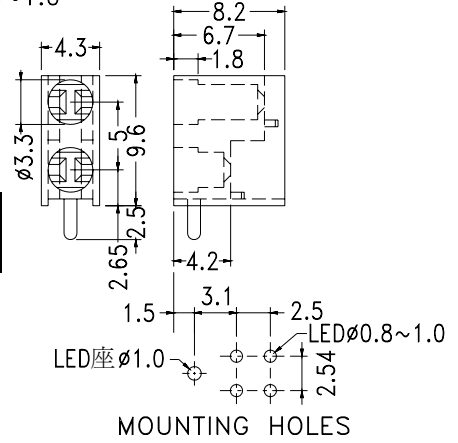

PART NO	PACKAGE
LEK-307	1000

PART NO	A	B	PACKAGE
LEJ-4	4.0	6.0	1000
LEJ-5	5.0	7.0	
LEJ-6	6.0	8.0	
LEJ-7	7.0	9.0	
LEJ-8	8.0	10.0	
LEJ-9	9.0	11.0