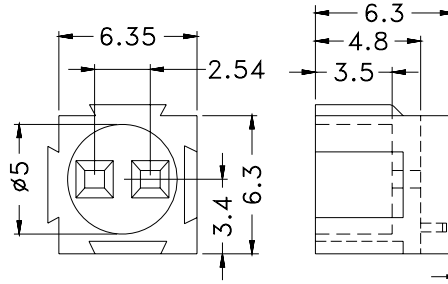

PART NO	PACKAGE
LED-310	1000

PART NO	PACKAGE
LED-312	2000

PART NO	PACKAGE
LED-313	2000

PART NO	PACKAGE
LED-314	2000

PART NO	PACKAGE
LED-316	2000

PART NO	PACKAGE
LED-6301	2000

- ◆ MATERIAL: NYLON 66(UL)
- ◆ FLAME CLASS :94V-2
- ◆ COLOR: BLACK
- ◆ UNIT: mm