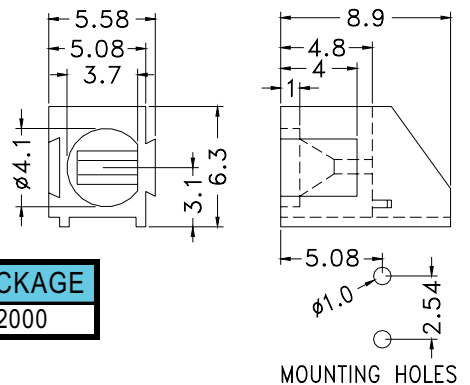

PART NO	PACKAGE
LED-310	1000

PART NO	PACKAGE
LED-312	2000

PART NO	PACKAGE
LED-313	2000

PART NO	PACKAGE
LED-314	2000

PART NO	PACKAGE
LED-316	2000

PART NO	PACKAGE
LED-6301	2000

- ◆ MATERIAL: NYLON 66(UL)
- ◆ FLAME CLASS :94V-2
- ◆ COLOR: BLACK
- ◆ UNIT: mm