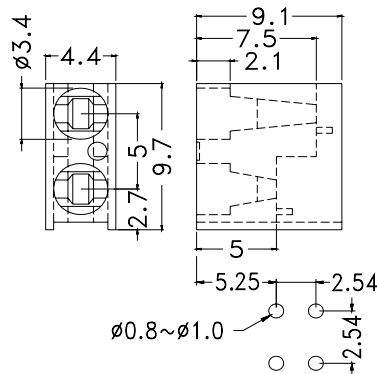

MOUNTING HOLES

PART NO	PACKAGE
LED-306	1000