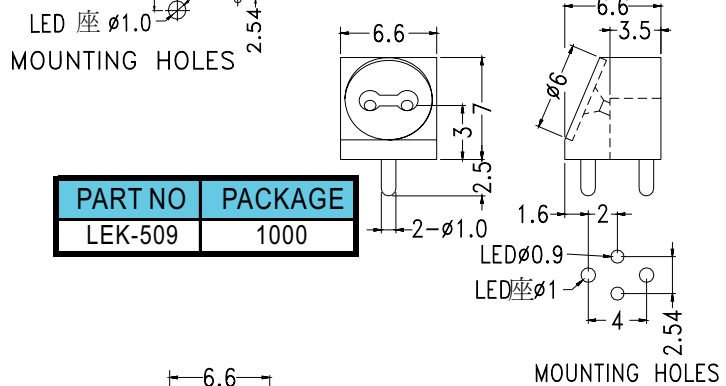

PART NO	PACKAGE
LEK-509	1000