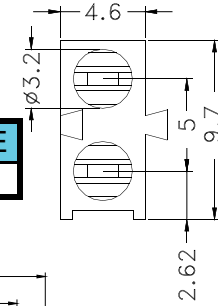

PART NO	PACKAGE
LED-6501	2000

PART NO	PACKAGE
LED-6302	2000

MOUNTING HOLES