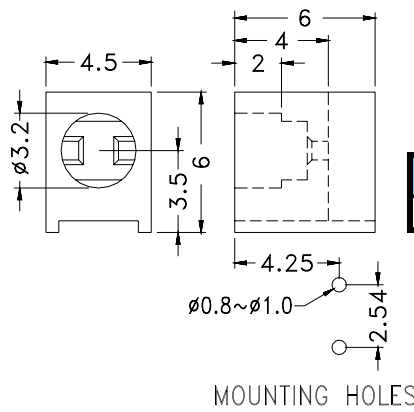

PART NO	PACKAGE
LED-310	1000

PART NO	PACKAGE
LED-312	2000

PART NO	PACKAGE
LED-313	2000

PART NO	PACKAGE
LED-314	2000

PART NO	PACKAGE
LED-316	2000

PART NO	PACKAGE
LED-6301	2000

- ◆ MATERIAL: NYLON 66(UL)
- ◆ FLAME CLASS :94V-2
- ◆ COLOR: BLACK
- ◆ UNIT: mm