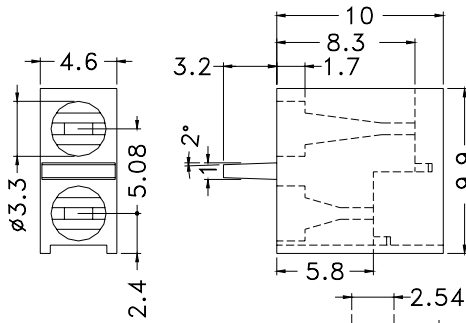

PART NO	PACKAGE
LED-317	1000

MOUNTING HOLES

PART NO	PACKAGE
LED-322	1000