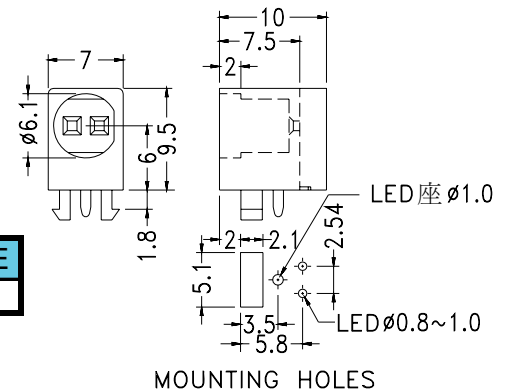

PART NO	PACKAGE
LEK-502	1000

PART NO	PACKAGE
LEK-503	1000

PART NO	PACKAGE
LEK503-7	1000

PART NO	PACKAGE
LEK-505	1000

PART NO	PACKAGE
LEK-506	1000

PART NO	PACKAGE
LEK-507	1000

- ◆ MATERIAL: NYLON 66(UL)
 - ◆ FLAME CLASS :94V-2
 - ◆ COLOR: BLACK
 - ◆ UNIT: mm
- φ 5mm LED