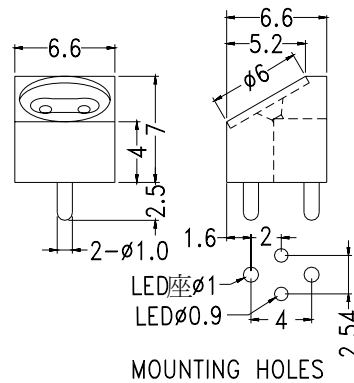

PART NO	PACKAGE
LEK-513	2000

PART NO	PACKAGE
LEDA-2	1000