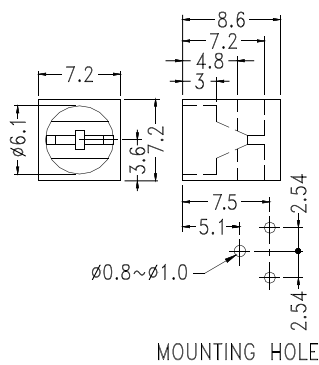

PART NO	PACKAGE
LED-502	2000

PART NO	PACKAGE
LED-502S	2000

PART NO	PACKAGE
LED-505	1000

PART NO	PACKAGE
LED1L-2.5	2000

PART NO	PACKAGE
LED-503	1000

PART NO	PACKAGE
LED-504	1000

- ◆ MATERIAL: NYLON 66(UL)
 - ◆ FLAME CLASS : 94V-2
 - ◆ COLOR: BLACK
 - ◆ UNIT: mm
- φ 5mm LED