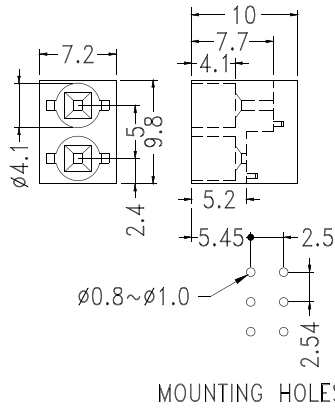

PART NO	PACKAGE
LED-306(B)	1000

PART NO	PACKAGE
LED-307	1000

PART NO	PACKAGE
LED-307(A)	1000

PART NO	PACKAGE
LED-308	1000

90° LED SPACER SUPPORT

Hankook Fastener

- ◆ MATERIAL: NYLON 66(UL)
- ◆ FLAME CLASS :94V-2
- ◆ COLOR: BLACK
- ◆ UNIT: mm