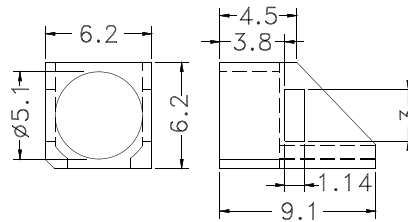

PART NO	PACKAGE
LED-502S	2000

PART NO	PACKAGE
LED-505	1000