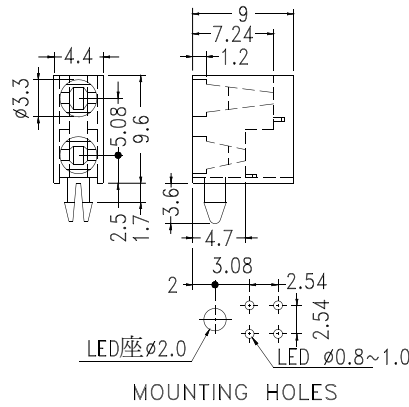

PART NO	PACKAGE
LEK-320	1000