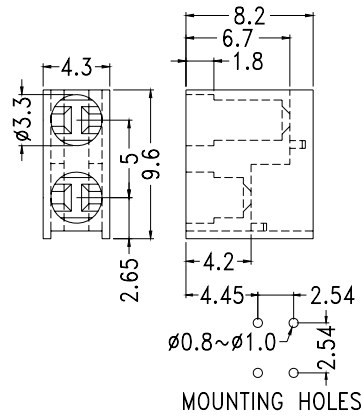

PART NO	PACKAGE
LED-307	1000