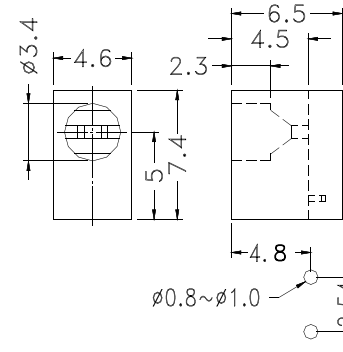

MOUNTING HOLES

- ◆ MATERIAL: NYLON 66(UL)
 - ◆ FLAME CLASS :94V-2
 - ◆ COLOR: BLACK
 - ◆ UNIT:mm
- φ 3mm LED

PART NO	PACKAGE
LED-301	2000

PART NO	PACKAGE
LED-301A	2000

MOUNTING HOLES

MOUNTING HOLES

PART NO	PACKAGE
LED-301(B)	1000