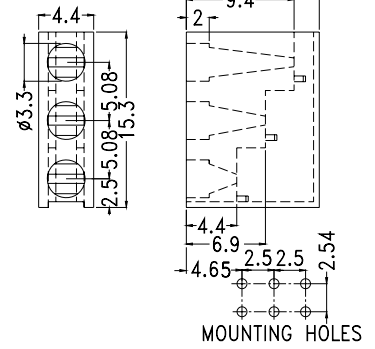

PART NO	PACKAGE
LED-330	1000

PART NO	PACKAGE
LED-331	1000