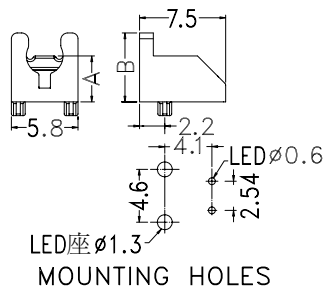

PART NO	PACKAGE
LEK-307	1000

PART NO	A	B	PACKAGE
LEJ-4	4.0	6.0	1000
LEJ-5	5.0	7.0	
LEJ-6	6.0	8.0	
LEJ-7	7.0	9.0	
LEJ-8	8.0	10.0	
LEJ-9	9.0	11.0