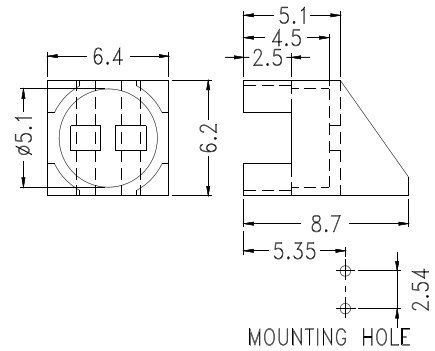

PART NO	PACKAGE
LED-502	2000

PART NO	PACKAGE
LED-502S	2000

PART NO	PACKAGE
LED-505	1000

PART NO	PACKAGE
LED1L-2.5	2000

PART NO	PACKAGE
LED-503	1000

PART NO	PACKAGE
LED-504	1000

- ◆ MATERIAL: NYLON 66(UL)
 - ◆ FLAME CLASS : 94V-2
 - ◆ COLOR: BLACK
 - ◆ UNIT: mm
- φ 5mm LED