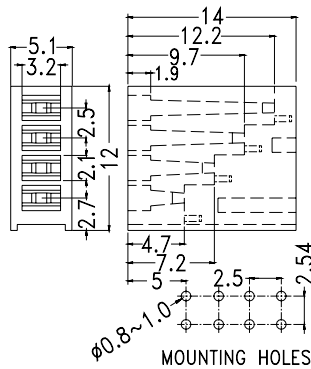

PART NO	PACKAGE
LED-340	1000

PART NO	PACKAGE
LED-341	1000