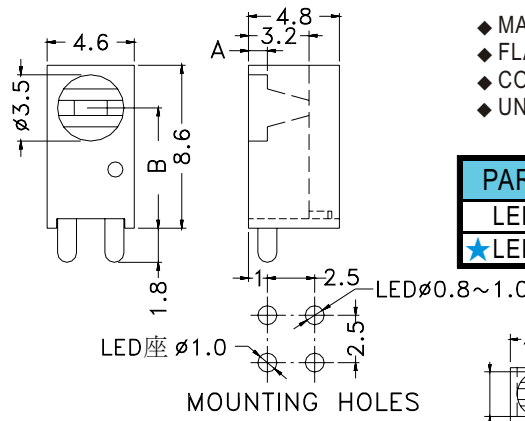

PART NO	PACKAGE
LED-535	500

PART NO	PACKAGE
LED-525	1000

PART NO	PACKAGE
LED-528	1000

● φ 3mm LED

PART NO	PACKAGE
LEK-301	1000

PART NO	PACKAGE
LEK-302	1000

PART NO	PACKAGE
LEK-303	1000

- ◆ MATERIAL: NYLON 66(UL)
 - ◆ FLAME CLASS :94V-2
 - ◆ COLOR:BLACK
 - ◆ UNIT:mm
- ϕ 3mm LED