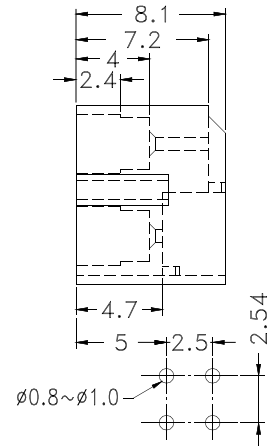

PART NO	PACKAGE
LED-6501	2000

PART NO	PACKAGE
LED-6302	2000

MOUNTING HOLES