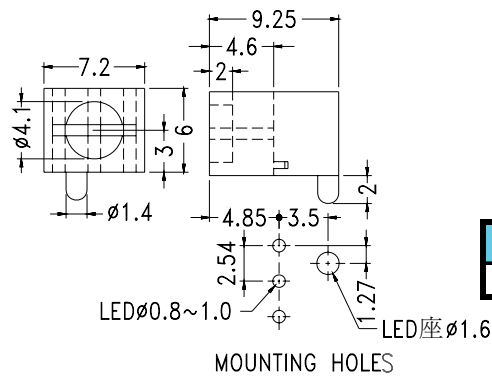

PART NO	PACKAGE
LED-535	500

PART NO	PACKAGE
LED-525	1000

PART NO	PACKAGE
LED-528	1000

● φ 3mm LED

PART NO	PACKAGE
LEK-301	1000

PART NO	PACKAGE
LEK-302	1000

PART NO	PACKAGE
LEK-303	1000

- ◆ MATERIAL: NYLON 66(UL)
 - ◆ FLAME CLASS :94V-2
 - ◆ COLOR:BLACK
 - ◆ UNIT:mm
- ϕ 3mm LED