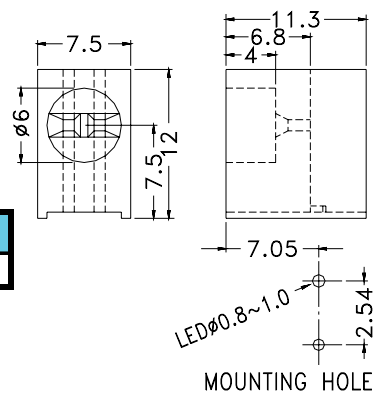

PART NO	PACKAGE
LED-502	2000

PART NO	PACKAGE
LED-502S	2000

PART NO	PACKAGE
LED-505	1000

PART NO	PACKAGE
LED1L-2.5	2000

PART NO	PACKAGE
LED-503	1000

PART NO	PACKAGE
LED-504	1000

- ◆ MATERIAL: NYLON 66(UL)
 - ◆ FLAME CLASS : 94V-2
 - ◆ COLOR: BLACK
 - ◆ UNIT: mm
- φ 5mm LED