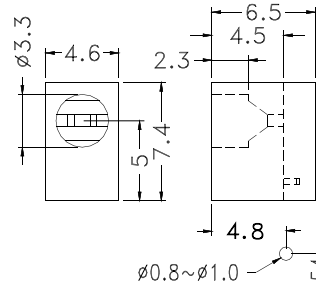

MOUNTING HOLES

- ◆ MATERIAL: NYLON 66(UL)
 - ◆ FLAME CLASS :94V-2
 - ◆ COLOR: BLACK
 - ◆ UNIT:mm
- φ 3mm LED

PART NO	PACKAGE
LED-301	2000

PART NO	PACKAGE
LED-301A	2000

MOUNTING HOLES

MOUNTING HOLES

PART NO	PACKAGE
LED-301(B)	1000