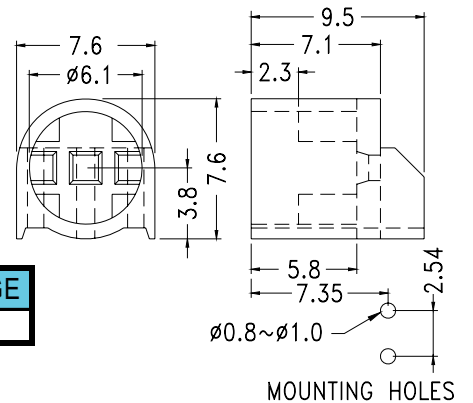

PART NO	PACKAGE
LED-330	1000

PART NO	PACKAGE
LED-331	1000

PART NO	PACKAGE
LED-340	1000

PART NO	PACKAGE
LED-341	1000

PART NO	PACKAGE
LED-501	1000

● \varnothing 5mm LED

- ◆ MATERIAL: NYLON 66(UL)
 - ◆ FLAME CLASS : 94V-2
 - ◆ COLOR: BLACK
 - ◆ UNIT: mm
- φ 5mm LED