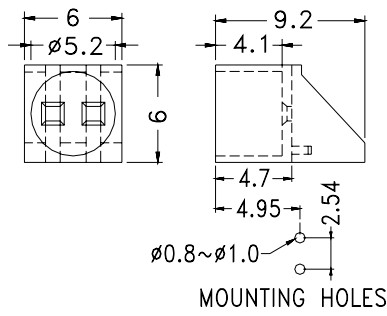

PART NO	PACKAGE
LED-330	1000

PART NO	PACKAGE
LED-331	1000

PART NO	PACKAGE
LED-340	1000

PART NO	PACKAGE
LED-341	1000

PART NO	PACKAGE
LED-501	1000

● \varnothing 5mm LED

- ◆ MATERIAL: NYLON 66(UL)
 - ◆ FLAME CLASS : 94V-2
 - ◆ COLOR: BLACK
 - ◆ UNIT: mm
- φ 5mm LED