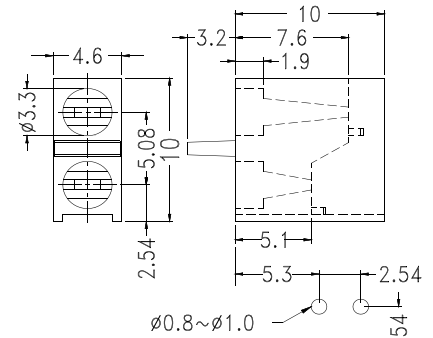

MOUNTING HOLES

- ◆ MATERIAL: NYLON 66(UL)
 - ◆ FLAME CLASS :94V-2
 - ◆ COLOR: BLACK
 - ◆ UNIT:mm
- φ 3mm LED

PART NO	PACKAGE
LED-301	2000

PART NO	PACKAGE
LED-301A	2000

MOUNTING HOLES

MOUNTING HOLES

PART NO	PACKAGE
LED-301(B)	1000

PART NO	PACKAGE
LED-305	1000

MOUNTING HOLES

MOUNTING HOLES

PART NO	PACKAGE
LED-306	1000

- ◆ MATERIAL: NYLON 66(UL)
 - ◆ FLAME CLASS : 94V-2
 - ◆ COLOR: BLACK
 - ◆ UNIT: mm
- φ 3mm LED

PART NO	PACKAGE
LED-306(A)	1000