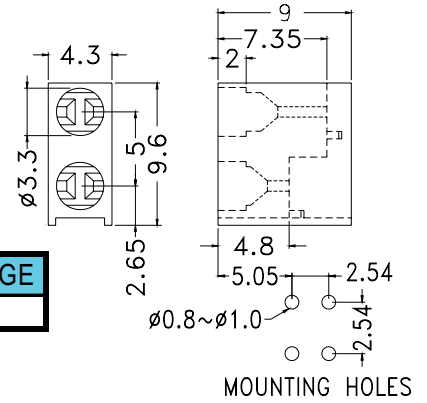

MOUNTING HOLES

- ◆ MATERIAL: NYLON 66(UL)
 - ◆ FLAME CLASS :94V-2
 - ◆ COLOR: BLACK
 - ◆ UNIT:mm
- φ 3mm LED

PART NO	PACKAGE
LED-301	2000

PART NO	PACKAGE
LED-301A	2000

MOUNTING HOLES

MOUNTING HOLES

PART NO	PACKAGE
LED-301(B)	1000

PART NO	PACKAGE
LED-305	1000

MOUNTING HOLES

MOUNTING HOLES

PART NO	PACKAGE
LED-306	1000

- ◆ MATERIAL: NYLON 66(UL)
 - ◆ FLAME CLASS : 94V-2
 - ◆ COLOR: BLACK
 - ◆ UNIT: mm
- φ 3mm LED

PART NO	PACKAGE
LED-306(A)	1000

PART NO	PACKAGE
LED-306(B)	1000

PART NO	PACKAGE
LED-307	1000

PART NO	PACKAGE
LED-307(A)	1000

PART NO	PACKAGE
LED-308	1000

90° LED SPACER SUPPORT

Hankook Fastener

- ◆ MATERIAL: NYLON 66(UL)
- ◆ FLAME CLASS :94V-2
- ◆ COLOR: BLACK
- ◆ UNIT: mm