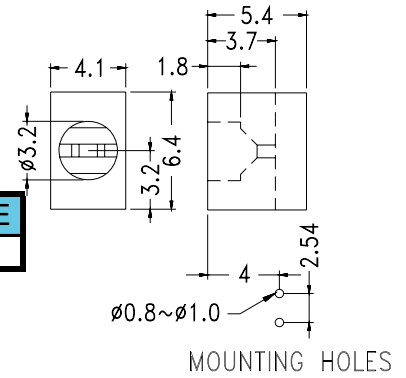

PART NO	PACKAGE
LED-310	1000

PART NO	PACKAGE
LED-312	2000

PART NO	PACKAGE
LED-313	2000

PART NO	PACKAGE
LED-314	2000

PART NO	PACKAGE
LED-316	2000

PART NO	PACKAGE
LED-6301	2000

- ◆ MATERIAL: NYLON 66(UL)
- ◆ FLAME CLASS :94V-2
- ◆ COLOR: BLACK
- ◆ UNIT: mm