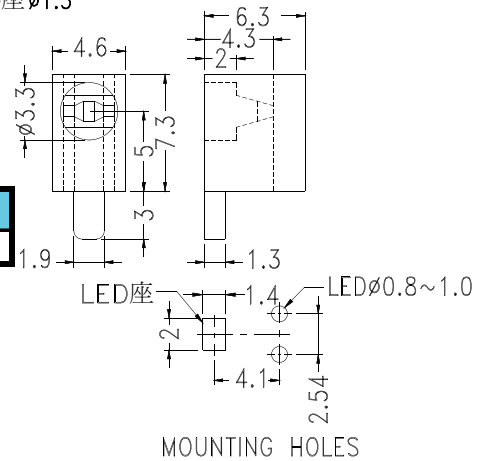

PART NO	PACKAGE
LED-535	500

PART NO	PACKAGE
LED-525	1000

PART NO	PACKAGE
LED-528	1000

● φ 3mm LED

PART NO	PACKAGE
LEK-301	1000

PART NO	PACKAGE
LEK-302	1000

PART NO	PACKAGE
LEK-303	1000

- ◆ MATERIAL: NYLON 66(UL)
 - ◆ FLAME CLASS :94V-2
 - ◆ COLOR:BLACK
 - ◆ UNIT:mm
- ϕ 3mm LED