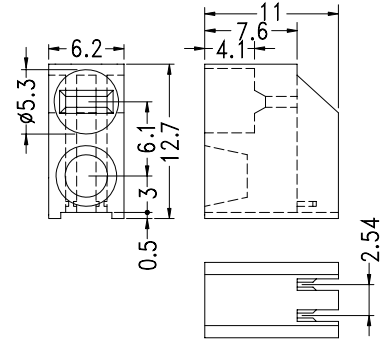

PART NO	PACKAGE
LED-525	1000

PART NO	PACKAGE
LED-528	1000