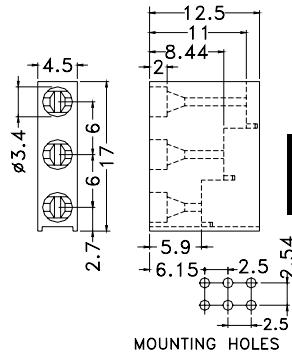

PART NO	PACKAGE
LED-330	1000

PART NO	PACKAGE
LED-331	1000