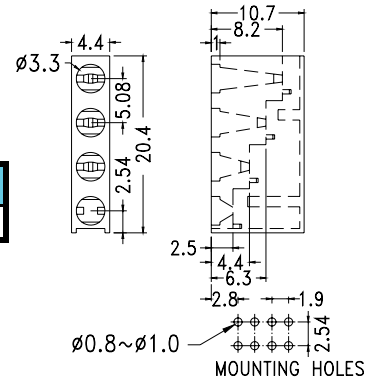

PART NO	PACKAGE
LED-340	1000

PART NO	PACKAGE
LED-341	1000