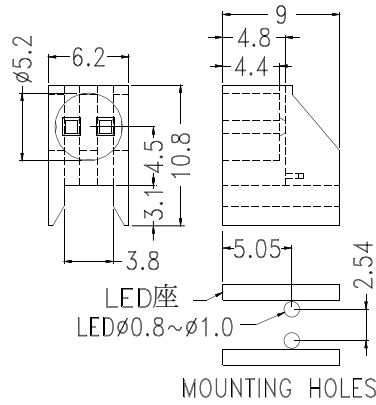

PART NO	PACKAGE
LEK-502	1000

PART NO	PACKAGE
LEK-503	1000

PART NO	PACKAGE
LEK503-7	1000

PART NO	PACKAGE
LEK-505	1000

PART NO	PACKAGE
LEK-506	1000

PART NO	PACKAGE
LEK-507	1000

- ◆ MATERIAL: NYLON 66(UL)
 - ◆ FLAME CLASS :94V-2
 - ◆ COLOR: BLACK
 - ◆ UNIT: mm
- φ 5mm LED