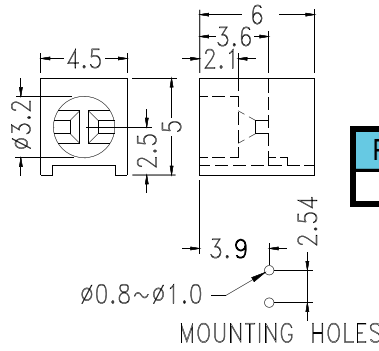

PART NO	PACKAGE
LED-312	2000

PART NO	PACKAGE
LED-313	2000