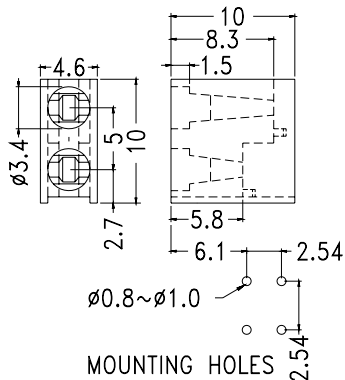

PART NO	PACKAGE
LED-308	1000