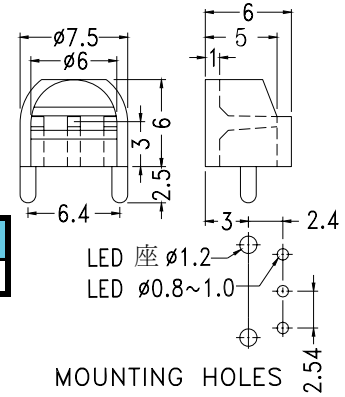

PART NO	PACKAGE
LEK-502	1000

PART NO	PACKAGE
LEK-503	1000

PART NO	PACKAGE
LEK503-7	1000

PART NO	PACKAGE
LEK-505	1000

PART NO	PACKAGE
LEK-506	1000

PART NO	PACKAGE
LEK-507	1000

- ◆ MATERIAL: NYLON 66(UL)
 - ◆ FLAME CLASS :94V-2
 - ◆ COLOR: BLACK
 - ◆ UNIT: mm
- φ 5mm LED