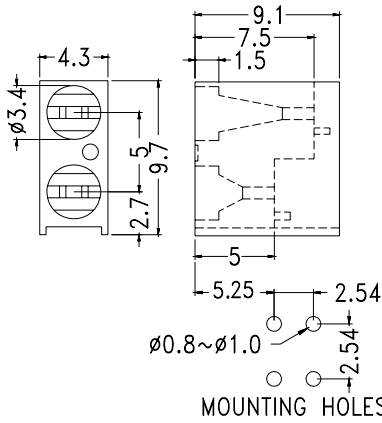

PART NO	PACKAGE
LED-305	1000

MOUNTING HOLES

MOUNTING HOLES

PART NO	PACKAGE
LED-306	1000

- ◆ MATERIAL: NYLON 66(UL)
 - ◆ FLAME CLASS : 94V-2
 - ◆ COLOR: BLACK
 - ◆ UNIT: mm
- φ 3mm LED

PART NO	PACKAGE
LED-306(A)	1000