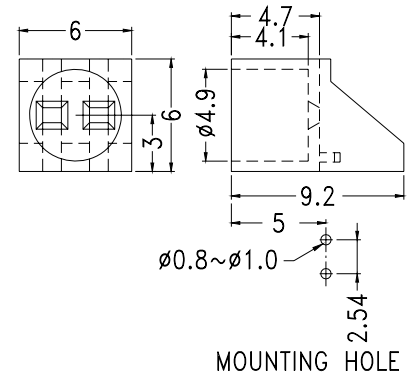

PART NO	PACKAGE
LED-502S	2000

PART NO	PACKAGE
LED-505	1000